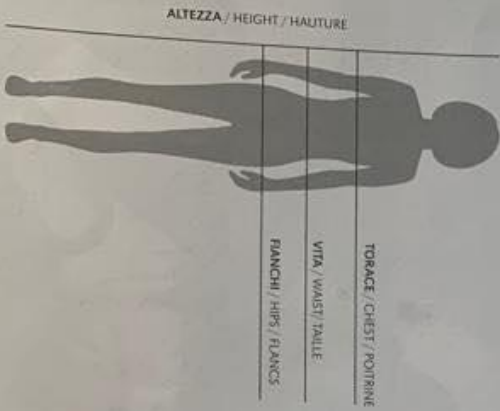

ALTEZZA / HEIGHT / HAUTURE

ALTEZZA / HEIGHT / HAUTURE

TAGLIE UOMO / SIZES MAN / TAILLES HOMME

EUROPEAN	ITALIAN	TORACE / CHEST / POITRINE		VITA / WAIST / TAILLE		FIANCHI / HIPS / FLANCIS		ALTEZZA / HEIGHT / HAUTURE	
		cm	inches	cm	inches	cm	inches	cm	inches
3YXS	22-24							98-108	39-42.5
2YXS	26-28							110-120	42.5-47.2
JUNIOR									
YXS	30-32	64-72	25-28	54-60	21-26-24	66-74	26-29	122-132	48-52
XXS	34-36	72-80	28-31	60-66	24-26	74-82	29-32	134-144	52.8-56.7
XS	38-40	80-88	31-35	66-72	26-28	82-90	32-35	146-156	57.5-61.4
ADULT									
S	42-44	90-94	35-37	72-76	28-30	92-96	36-38	167-172	65.7-67.7
M	46-48	94-98	37-39	76-80	30-31	96-100	38-39.4	173-178	68.1-70.1
L	50-52	98-102	39-40.2	80-84	31-33	100-104	39.4-40.9	179-184	70.5-72.4
XL	54	102-106	40.2-41.7	84-88	33-35	104-108	40.9-42.5	185-190	72.8-74.8
XXL	56	106-110	41.7-43.3	88-92	35-36	108-112	42.5-44.1	191-196	75.2-77.2
3XL	58	110-114	43.3-44.9	92-94	36-37	112-116	44.1-45.7	197-202	77.6-79.5
4XL	60	114-118	44.9-46.5	94-96	37-38	116-120	45.7-47.2	203-208	79.9-81.9